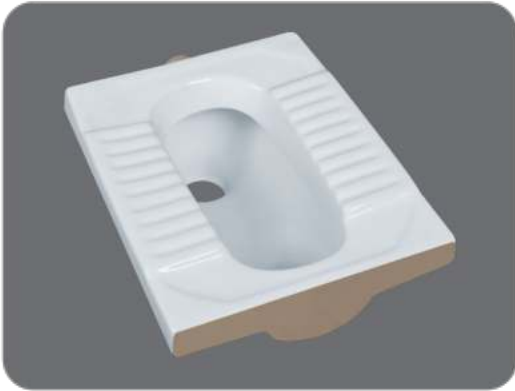

Orissa Pan

Orissa Pan
23"