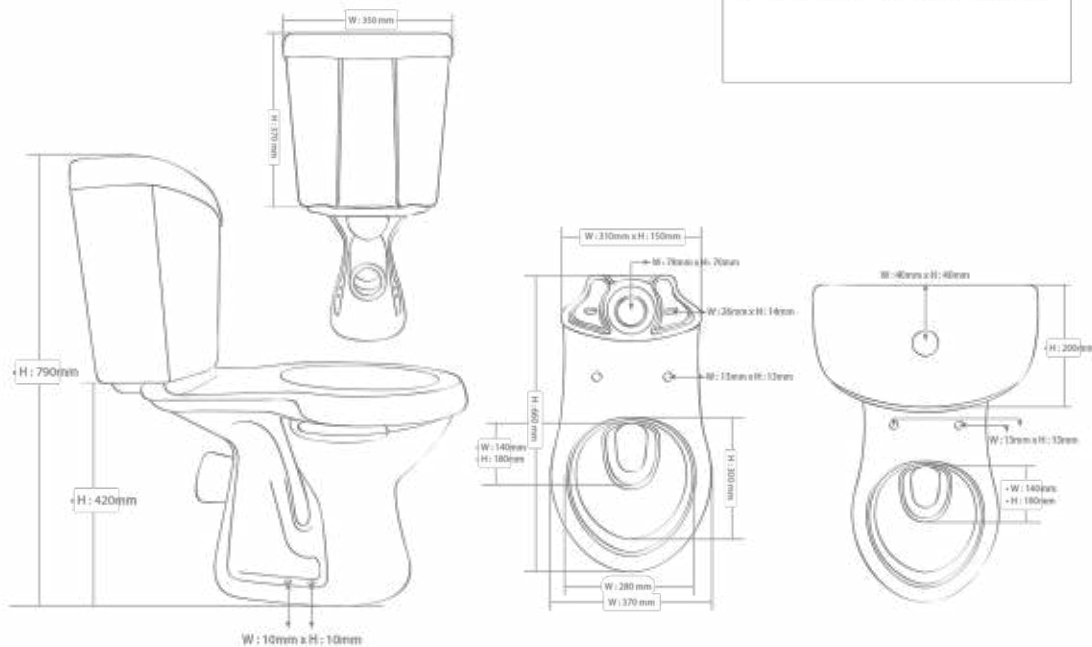

COINSTAR™

Italian - S

L : 650 x W : 360 x H : 740 mm

Italian - P

L : 650 x W : 360 x H : 740 mm

Water Closet

COINSTAR™

Bita - P » Front Flush

EWC - P

Concealed

Majestic Set

Wash Basin With Pedestal

Dolphine Set
32" x 18"

King One Piece Basin

Big Sterling Set
25" x 18"

Star Gold Set
23" x 17"