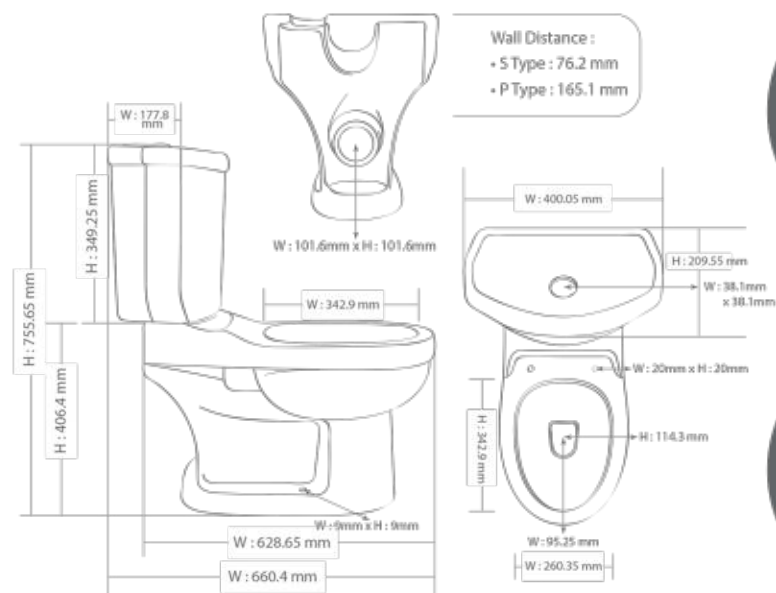

Aqua Water Closet
S Trap / P Trap