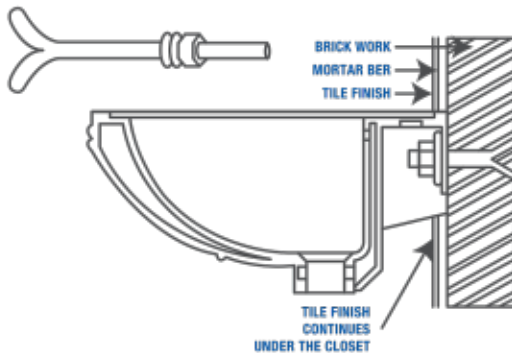

Wash Basin | Code : 9201

Wash Basin | Code : 9202

E. W. C. - S
Code : 9301

E. W. C. - S
Code : 9302

Orissa Pan
20" | Code : 9401

Orissa Pan
20" | Code : 9402

WALL HUNG BASIN

As per shown in the picture, the rag bolt must be grouted into the cement/ concrete wall. The bolts must be fixed to the cement/ concrete wall. Allow setting & checking than install it using nut and washer.