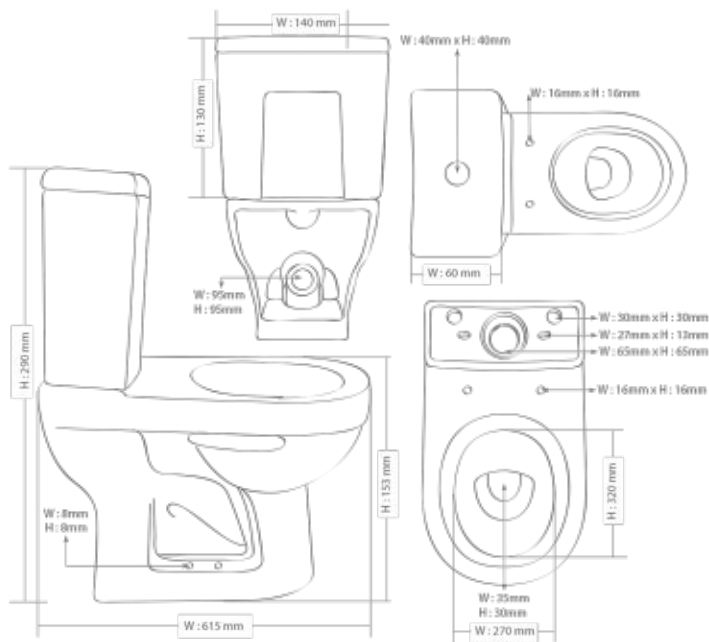

Water Closet

Two Piece Water Closet
S Trap / P Trap