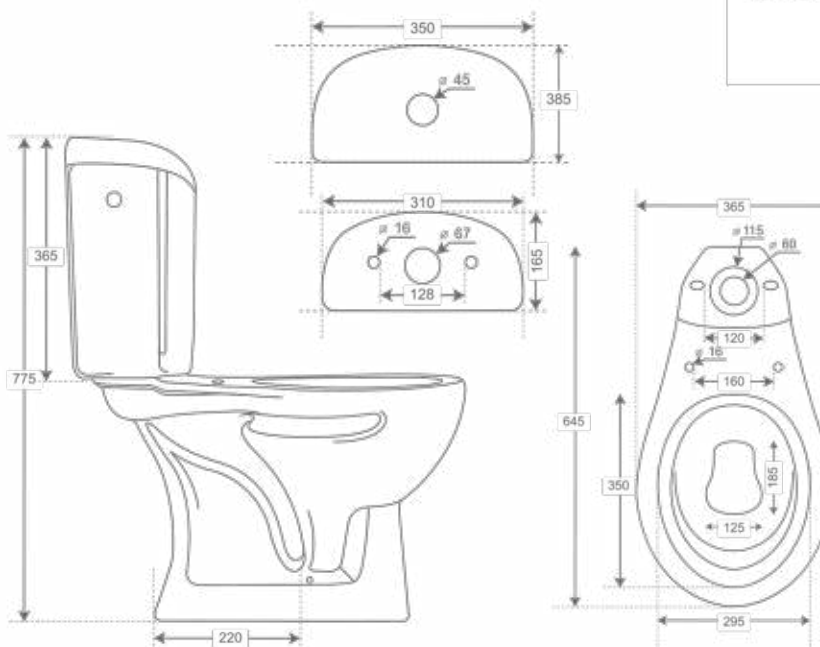

Lenova » Code - 03
L : 508 x W : 355 x H : 355 mm
5 D Syphonic | Rimless | Tornado

Tessa » Code - 04
L : 483 x W : 356 x H : 368 mm

Cosmo » Code - 05
L : 482 x W : 330 x H : 355 mm

Export
Series

Water Closet

COINSTAR™

Italian - S

L : 650 x W : 360 x H : 740 mm

Italian - P

L : 650 x W : 360 x H : 740 mm

Water Closet

COINSTAR™

Bita - P » Front Flush

EWC - P

Concealed

Majestic Set

Wash Basin With Pedestal

Dolphine Set
32" x 18"

King One Piece Basin

Big Sterling Set
25" x 18"

Star Gold Set
23" x 17"