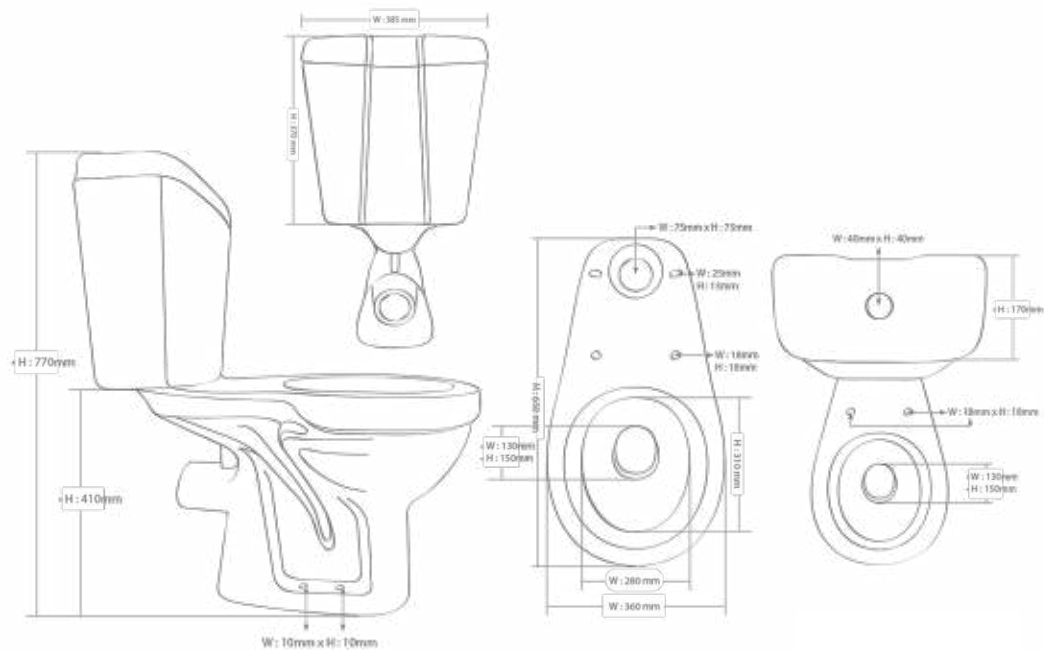

COINSTAR™

Italian - S

L : 650 x W : 360 x H : 740 mm

Italian - P

L : 650 x W : 360 x H : 740 mm

Water Closet

COINSTAR™

Bita - P » Front Flush

EWC - P

Concealed

Majestic Set

Wash Basin With Pedestal

Dolphine Set
32" x 18"

King One Piece Basin

Big Sterling Set
25" x 18"

Star Gold Set
23" x 17"