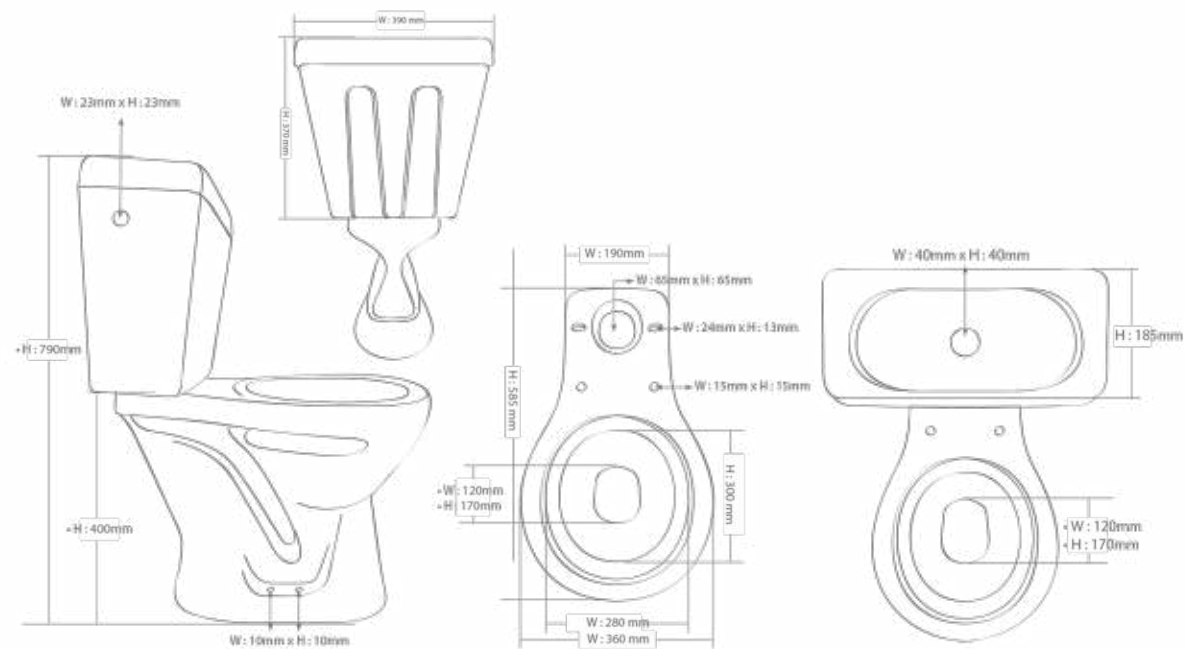

Water Closet

COINSTAR™