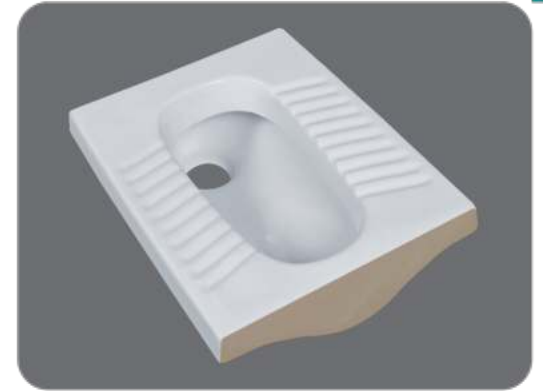

Deluxe Orissa Pan
21"